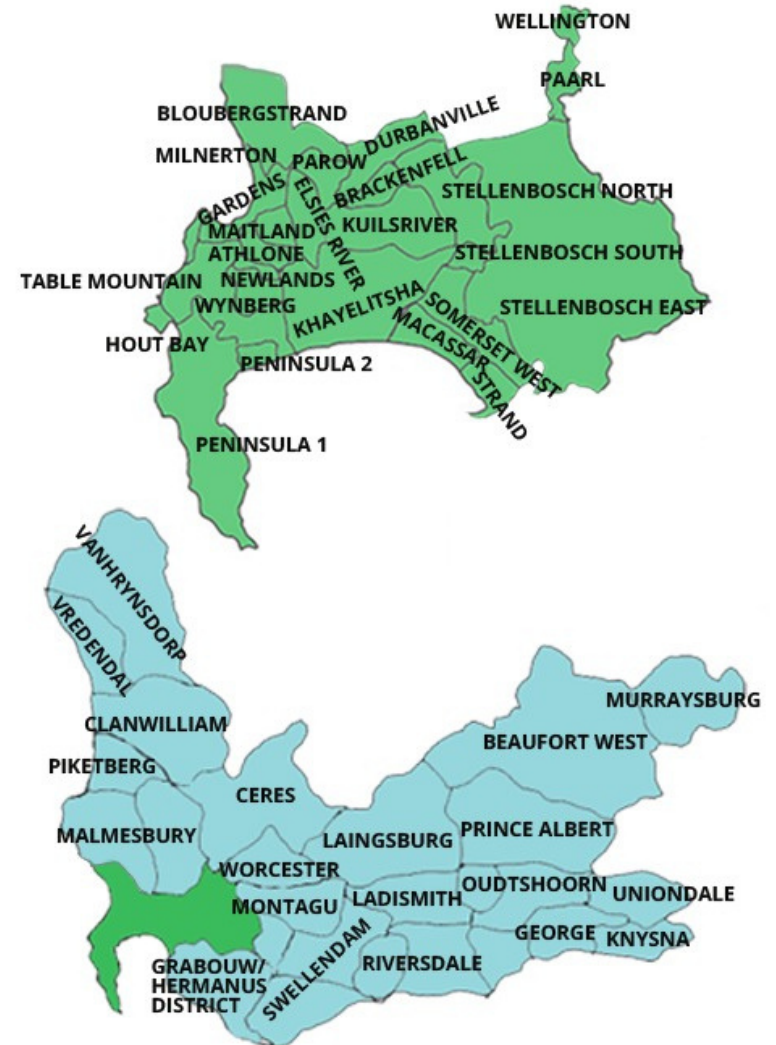

OTHER REGIONS IN SOUTH AFRICA

CAPE TOWN & WESTERN CAPE REGION

MAIN CENTERS EXCLUDING CPT

Delivery free on orders over R1500 (excl VAT)

R150 delivery on orders under R1500 (excl VAT)

THE REST OF SOUTH AFRICA

CAPE TOWN OUTLYING & GREATER WESTERN CAPE

Delivery free on orders over R2500 (excl VAT)

R220 delivery on orders under R2500 (excl VAT)

MAIN CENTERS (EXCLUDING CPT)

Johannesburg
Pretoria
Durban

Bloemfontein
Kimberley
Nelspruit

Port Elizabeth
East London
George

CAPE TOWN & SURROUNDS

Airport
Bellville
Claremont
Constantia
Diep River
Durbanville
Fish Hoek
Gordon's Bay

Hout Bay
Kenilworth
Killarney Gardens
Kommetjie
Maitland
Melkbosstrand
Montague Gardens
Mowbray

Van Rhynsdorp
Villiersdorp
Vredenberg
Worcester
Yzerfontein

THE REST OF SOUTH AFRICA

All areas that are outside the Western Cape and don't fall into "Main Centres".
This includes any outlying towns, farms or remote areas.