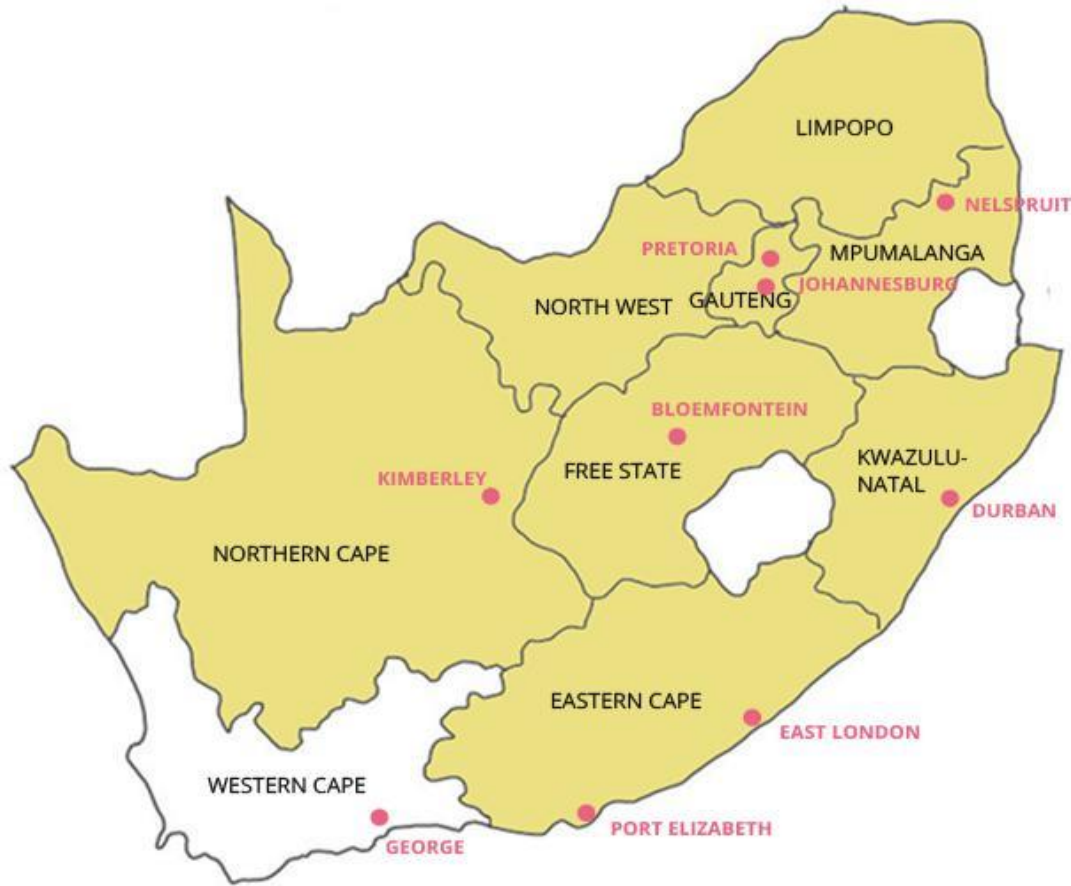

OTHER REGIONS IN SOUTH AFRICA

CAPE TOWN & WESTERN CAPE REGION

MAIN CENTRES EXCLUDING CT
 Delivery free on orders over R1200 (incl VAT)
 R120 delivery fee on orders under R1200

THE REST OF SOUTH AFRICA
 Delivery free on orders over R2500 (incl VAT)
 R250 delivery fee on orders under R2500

CAPE TOWN
 Delivery free on orders over R850 (incl VAT)
 R75 delivery fee on orders under R850

CAPE TOWN OUTLYING & GREATER WESTERN CAPE
 Delivery free on orders over R1500 (incl VAT)
 R150 delivery fee on orders under R1500