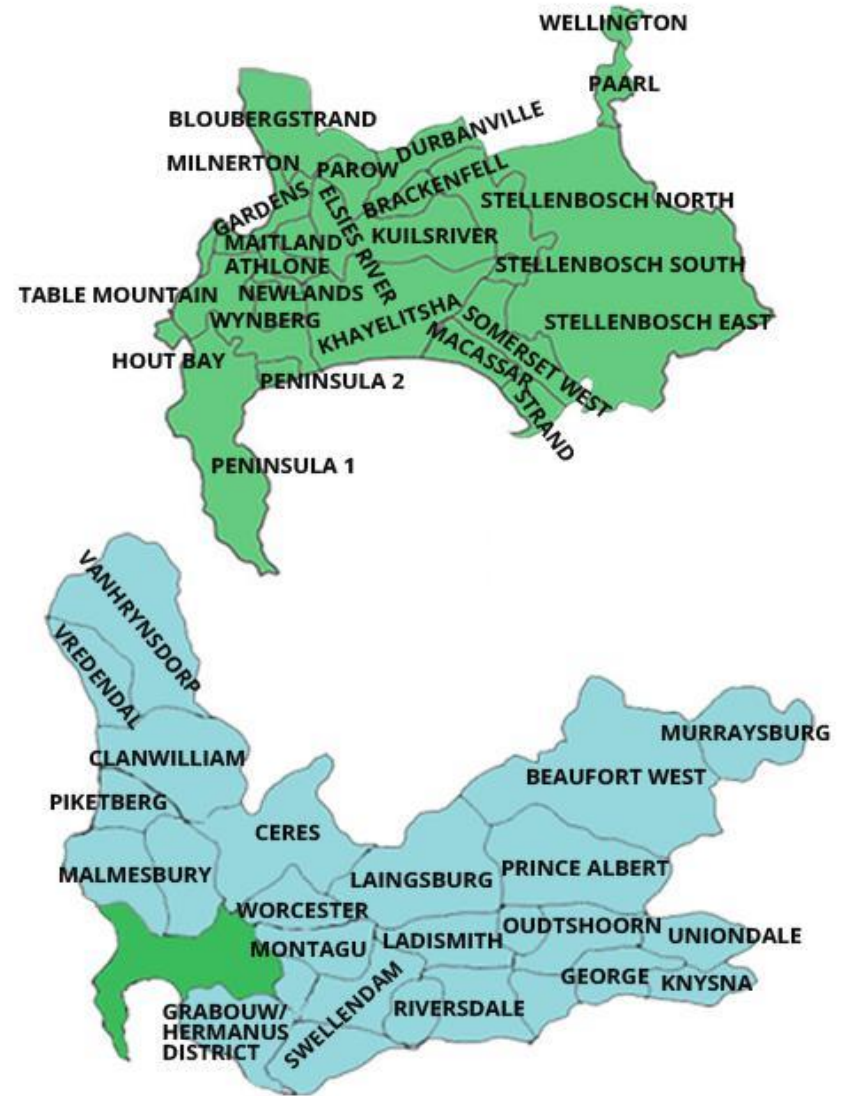

OTHER REGIONS IN SOUTH AFRICA

CAPE TOWN & WESTERN CAPE REGION

MAIN CENTRES EXCLUDING CT
 Delivery free on orders over R1200 (incl VAT)
 R120 delivery fee on orders under R1200

THE REST OF SOUTH AFRICA
 Delivery free on orders over R2500 (incl VAT)
 R250 delivery fee on orders under R2500

CAPE TOWN
 Delivery free on orders over R850 (incl VAT)
 R75 delivery fee on orders under R850

CAPE TOWN OUTLYING & GREATER WESTERN CAPE
 Delivery free on orders over R1500 (incl VAT)
 R150 delivery fee on orders under R1500