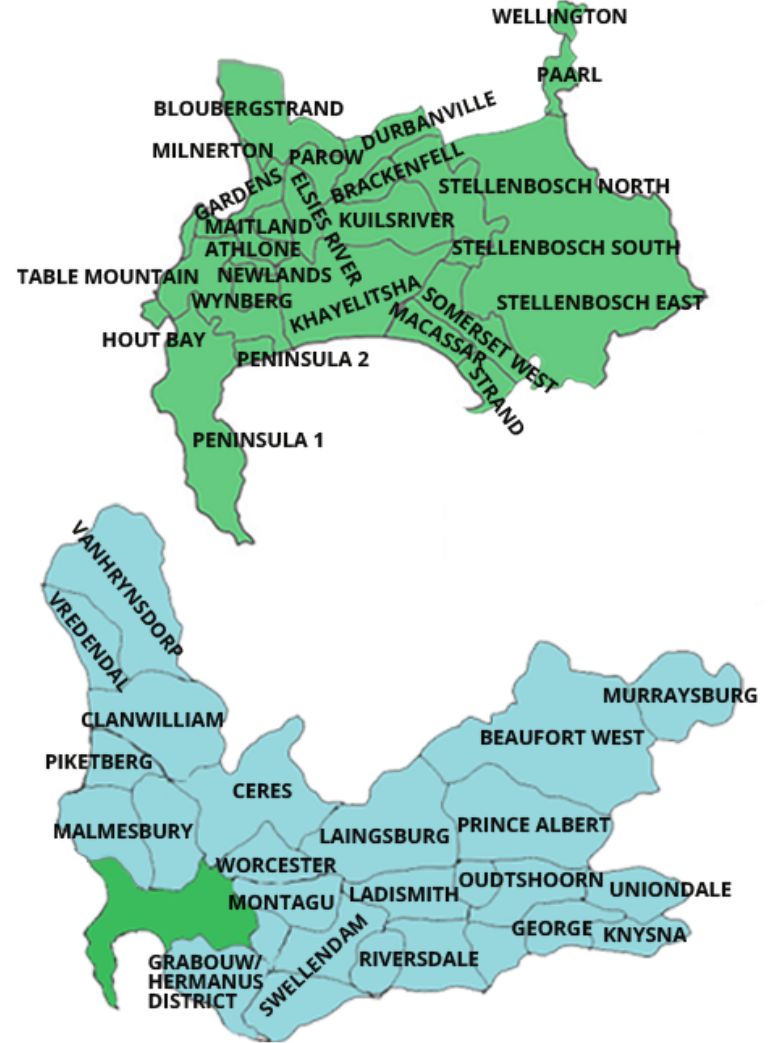

OTHER REGIONS IN SOUTH AFRICA

CAPE TOWN & WESTERN CAPE REGION

MAIN CENTERS EXCLUDING CT

Delivery free on orders over R1200 (incl VAT)

R120 delivery fee on orders under R1200

THE REST OF SOUTH AFRICA

Delivery free on orders over R1650 (incl VAT)

R165 delivery fee on orders under R1650

CAPE TOWN

Delivery free on orders over R650 (incl VAT)

R65 delivery fee on orders under R650

CAPE TOWN OUTLYING & GREATER WESTERN CAPE

Delivery free on orders over R1000 (incl VAT)